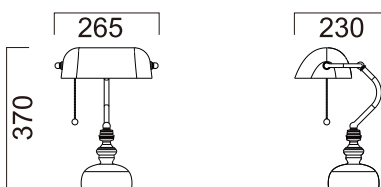

Product Dimension: 265 x 230 x 370mm

Product Weight: 1.7kg

Materials: Glass / Metal / Ceramic

Voltage: 120V/60HZ

Watts Per Bulb: E27 MAX 60W

BK02DGG

BK02HGG

BK02CGG

DiamondSeries

Banker's Lamp

Product Dimension: 265 x 245 x 370mm

Product Weight: 1.7kg

Materials: Glass / Metal / Ceramic

Voltage: 120V/60HZ

Watts Per Bulb: E27 MAX 60W

Patent Pending

Product Dimension: 265 x 245 x 370mm

Product Weight: 1.9kg

Materials: Glass / Metal / Ceramic

Voltage: 120V/60HZ

Watts Per Bulb: E27 MAX 60W

Patent Pending

AM01GXH

AM01HXH

MiniBaroqueSeries

Table Lamp

Product Dimension: 150 x 330mm

Product Weight: 0.7kg

Base Materials: Ceramic

Voltage: 120V/60HZ

Watts Per Bulb: E14 MAX 40W

Patent Pending