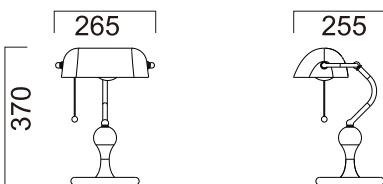

RippleSeries

Banker's Lamp

Product Dimension: 265 x 255 x 370mm

Product Weight: 1.7kg

Materials: Glass / Metal / Ceramic

Voltage: 120V/60HZ

Watts Per Bulb: E27 MAX 60W