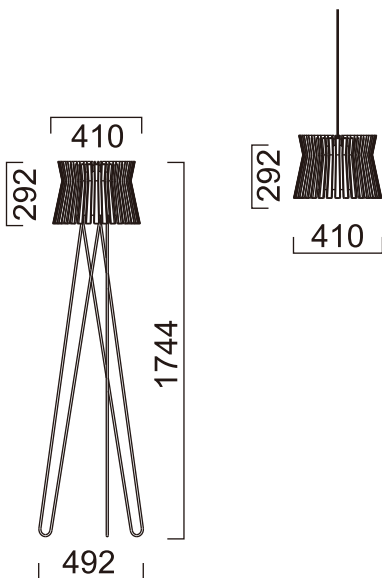

Ceiling Lamp/ CL01AJX-C
Floor Lamp/ CL01AJX-F