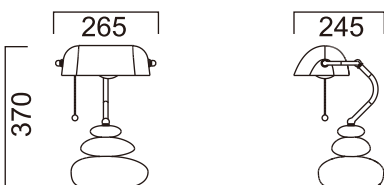

Product Dimension: 265 x 230 x 370mm

Product Weight: 1.7kg

Materials: Glass / Metal / Ceramic

Voltage: 120V/60HZ

Watts Per Bulb: E27 MAX 60W

BK02DGG

BK02HGG

BK02CGG

BK03DKK

BK03HKK

BK03CKK

RippleSeries

Banker's Lamp

Product Dimension: 265 x 255 x 370mm

Product Weight: 1.7kg

Materials: Glass / Metal / Ceramic

Product Dimension: 265 x 245 x 370mm

Product Weight: 1.9kg

Materials: Glass / Metal / Ceramic

Voltage: 120V/60HZ

Watts Per Bulb: E27 MAX 60W

Patent Pending

AM01GXH

AM01HXH

MiniBaroqueSeries

Table Lamp

Product Dimension: 150 x 330mm

Product Weight: 0.7kg

Base Materials: Ceramic

Voltage: 120V/60HZ

Watts Per Bulb: E14 MAX 40W

Patent Pending