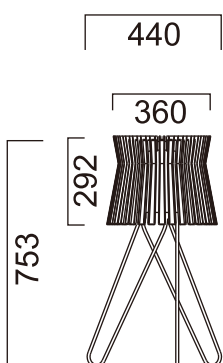

BK03DKK

BK03HKK

BK03CKK

RippleSeries

Banker's Lamp

Product Dimension: 265 x 255 x 370mm

Product Weight: 1.7kg

Materials: Glass / Metal / Ceramic

Product Dimension: 265 x 245 x 370mm

Product Weight: 1.9kg

Materials: Glass / Metal / Ceramic

Voltage: 120V/60HZ

Watts Per Bulb: E27 MAX 60W

Patent Pending

AM01GXH

AM01HXH

MiniBaroqueSeries

Table Lamp

Product Dimension: 150 x 330mm

Product Weight: 0.7kg

Base Materials: Ceramic

Voltage: 120V/60HZ

Watts Per Bulb: E14 MAX 40W

Patent Pending

CrownSeries

Table Lamp

Product Dimension: 440 x 753mm

Materials: Plastic / Metal

Voltage: 120V/60HZ

Watts Per Bulb: E27 MAX 60W

Ceiling Lamp

Floor Lamp