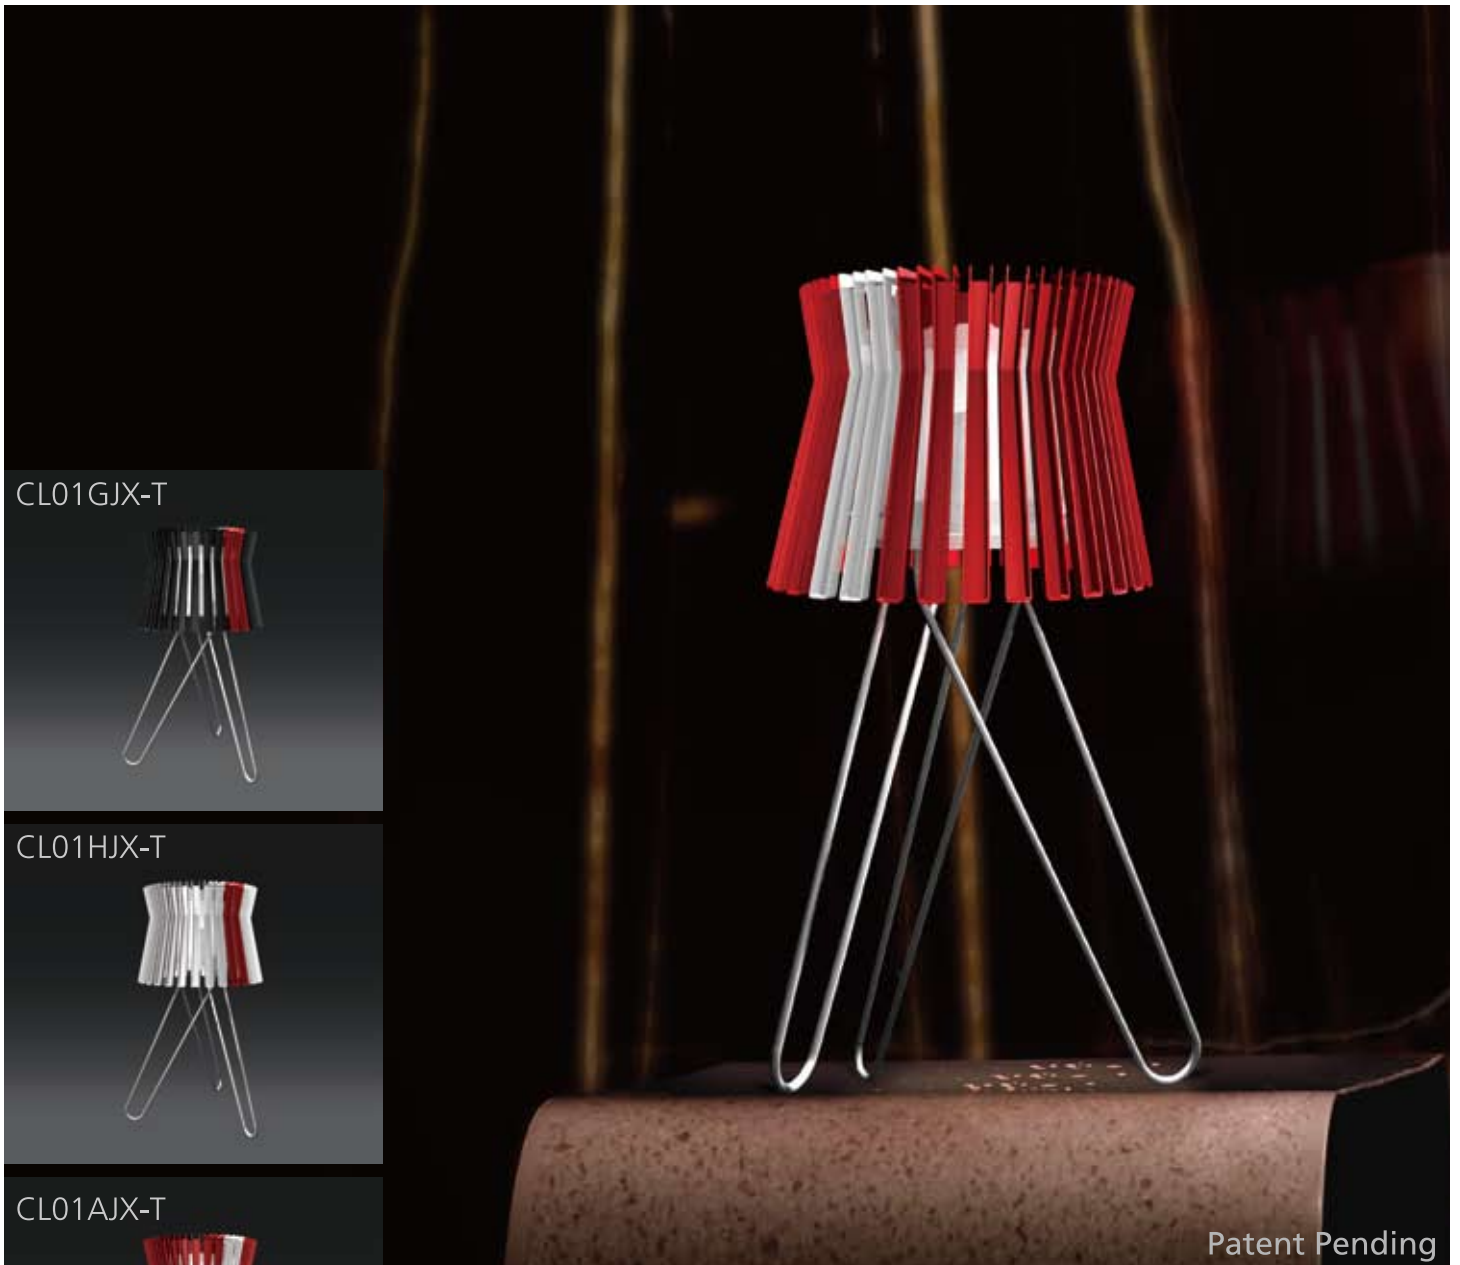

MiniBaroqueSeries

Table Lamp

Product Dimension: 150 x 330mm

Product Weight: 0.7kg

Base Materials: Ceramic

Voltage: 120V/60HZ

Watts Per Bulb: E14 MAX 40W

Patent Pending