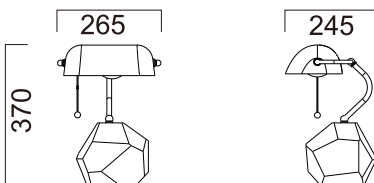

Product Dimension: 265 x 230 x 370mm

Product Weight: 1.7kg

Materials: Glass / Metal / Ceramic

Voltage: 120V/60HZ

Watts Per Bulb: E27 MAX 60W

BK02DGG

BK02HGG

BK02CGG

DiamondSeries

Banker's Lamp

Product Dimension: 265 x 245 x 370mm

Product Weight: 1.7kg

Materials: Glass / Metal / Ceramic

Voltage: 120V/60HZ

Watts Per Bulb: E27 MAX 60W

Patent Pending

BK03DKK

BK03HKK

BK03CKK

RippleSeries

Banker's Lamp

Product Dimension: 265 x 255 x 370mm

Product Weight: 1.7kg

Materials: Glass / Metal / Ceramic

Product Dimension: 265 x 245 x 370mm

Product Weight: 1.9kg

Materials: Glass / Metal / Ceramic

Voltage: 120V/60HZ

Watts Per Bulb: E27 MAX 60W

Patent Pending

AM01GXH

AM01HXH