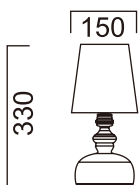

Product Dimension: 265 x 230 x 370mm

Product Weight: 1.7kg

Materials: Glass / Metal / Ceramic

Voltage: 120V/60HZ

Watts Per Bulb: E27 MAX 60W

BK02DGG

BK02HGG

BK02CGG

BK03DKK

BK03HKK

BK03CKK

RippleSeries

Banker's Lamp

Product Dimension: 265 x 255 x 370mm

Product Weight: 1.7kg

Materials: Glass / Metal / Ceramic

Product Dimension: 265 x 245 x 370mm

Product Weight: 1.9kg

Materials: Glass / Metal / Ceramic

Voltage: 120V/60HZ

Watts Per Bulb: E27 MAX 60W

Patent Pending

AM01GXH

AM01HXH

MiniBaroqueSeries

Table Lamp

Product Dimension: 150 x 330mm

Product Weight: 0.7kg

Base Materials: Ceramic

Voltage: 120V/60HZ

Watts Per Bulb: E14 MAX 40W

Patent Pending